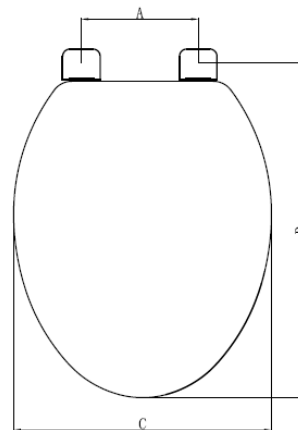

Fastening: Non - Corrosive Plastic Bolts, Wing Nuts and FPVC Shims

**PHOTO:**

**DIMENSION:**

A	B	C	D	E	F	G
5 1/2"	18 1/4"	13 1/2"	18 1/2"	11 3/4"	8 1/2"	14

**DESCRIPTION:** Deluxe Elongated Toilet Seat w/ Plastic Soft Close Hinges

Fastening: Non - Corrosive Plastic Bolts, Wing Nuts and FPVC Shims

**PHOTO:**

**DIMENSION:**

A	B	C	D	E	F	G
5 1/2"	18 1/2"	13 1/2"	18 3/4"	11 7/8"	8 1/2"	14

**DESCRIPTION:** Deluxe Elongated Toilet Seat w/ Plastic Hinges