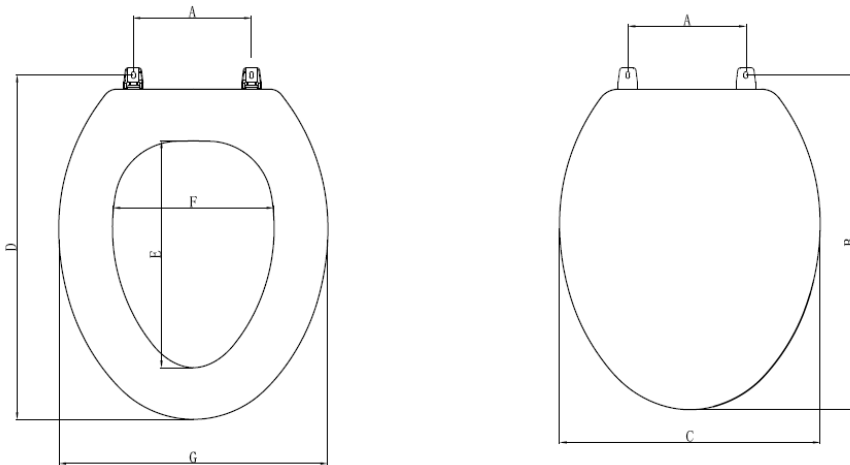

Fastening: Non - Corrosive Plastic Bolts, Wing Nuts, FPVC Shims and SUS304 Washers

**PHOTO:**

**DIMENSION:**

A	B	C	D	E	F	G
5 1/2"	18 1/4"	13 1/2"	18 1/2"	11 3/4"	8 1/2"	14

**DESCRIPTION:** Deluxe Elongated Toilet Seat w/ Plastic Easy Clean Hinges