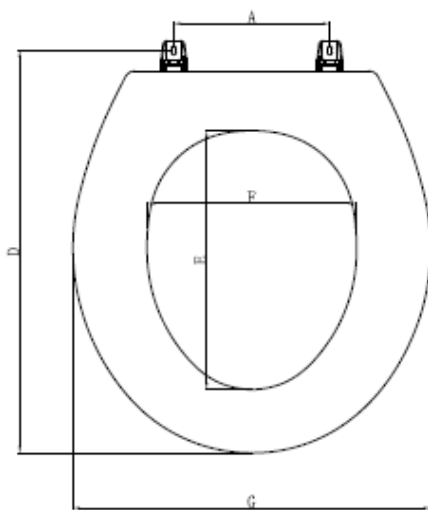

Fastening: Non - Corrosive Plastic Bolts, Wing Nuts, FPVC Shims and SUS304 Washers

**PHOTO:**

**DIMENSION:**

A	B	C	D	E	F	G
5 1/2"	16 1/2"	14	16 1/2"	10 1/4"	8 1/4"	14 1/4"

**DESCRIPTION:** Deluxe Round Toilet Seat w/ Plastic Easy Clean Hinges