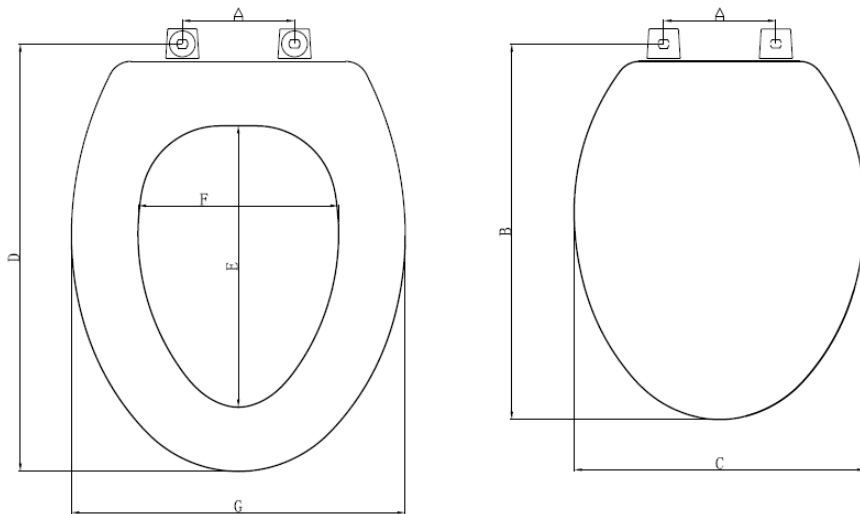

Hinges: Non - Corrosive Plastic Hinges

Fastening: Non - Corrosive Plastic Bolts, Wing Nuts and FPVC Shims

**PHOTO:**

**DIMENSION:**

A	B	C	D	E	F	G
5 1/2"	17 7/8"	12 1/2"	19 1/8"	11 3/4"	8 3/4"	14 1/2"

**DESCRIPTION:** Deluxe Elongated Toilet Seat w/ Plastic Hinges