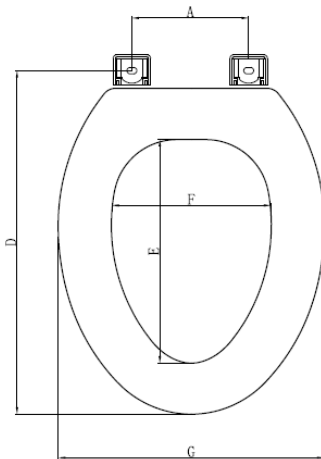

Fastening: Non - Corrosive Plastic Bolts, Wing Nuts, FPVC Shims and SUS304 Washers

**PHOTO:**

**DIMENSION:**

A	B	C	D	E	F	G
5 1/2"	18 1/4"	13 1/2"	18 1/2"	11 3/4"	8 1/2"	14

**DESCRIPTION:** Deluxe Elongated Toilet Seat w/ Plastic Easy Clean Hinges

Fastening: Non - Corrosive Plastic Bolts, Wing Nuts and FPVC Shims

**PHOTO:**

**DIMENSION:**

A	B	C	D	E	F	G
5 1/2"	18 1/4"	13 1/2"	18 1/2"	11 3/4"	8 1/2"	14

**DESCRIPTION:** Deluxe Elongated Toilet Seat w/ Plastic Soft Close Hinges

Fastening: Non - Corrosive Plastic Bolts, Wing Nuts and FPVC Shims

**PHOTO:**

**DIMENSION:**

A	B	C	D	E	F	G
5 1/2"	18 1/2"	13 1/2"	18 3/4"	11 7/8"	8 1/2"	14

**DESCRIPTION:** Deluxe Elongated Toilet Seat w/ Plastic Hinges