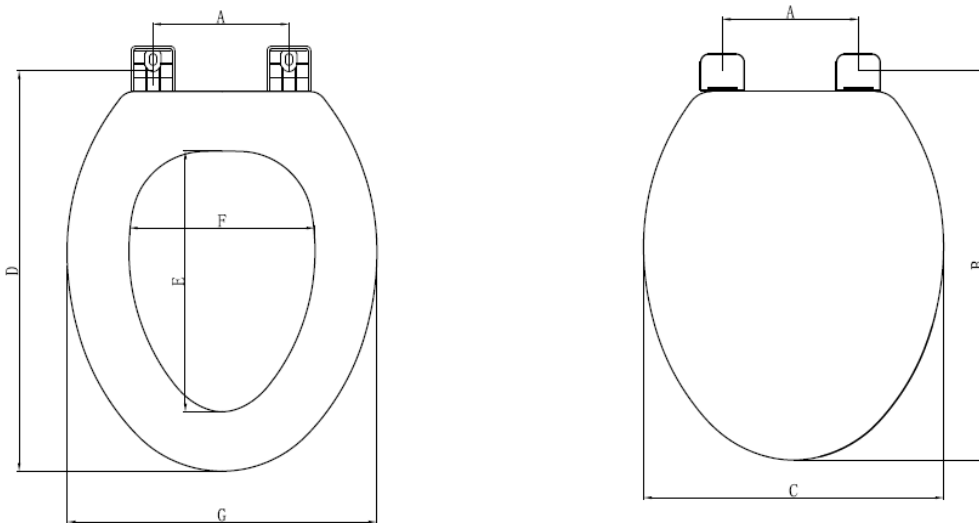

Fastening: Non - Corrosive Plastic Bolts, Wing Nuts and FPVC Shims

**PHOTO:**

**DIMENSION:**

A	B	C	D	E	F	G
5 1/2"	18 1/2"	13 1/2"	18 3/4"	11 7/8"	8 1/2"	14

**DESCRIPTION:** Deluxe Elongated Toilet Seat w/ Plastic Hinges