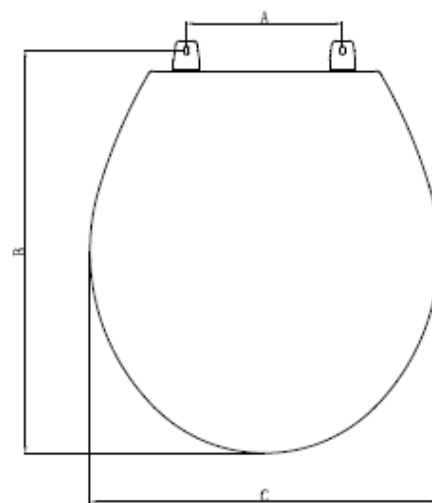

Fastening: Non - Corrosive Plastic Bolts, Wing Nuts, FPVC Shims and SUS304 Washers

**PHOTO:**

**DIMENSION:**

A	B	C	D	E	F	G
5 1/2"	16 1/2"	14	16 1/2"	10 1/4"	8 1/4"	14 1/4"

**DESCRIPTION:** Deluxe Round Toilet Seat w/ Plastic Easy Clean Hinges