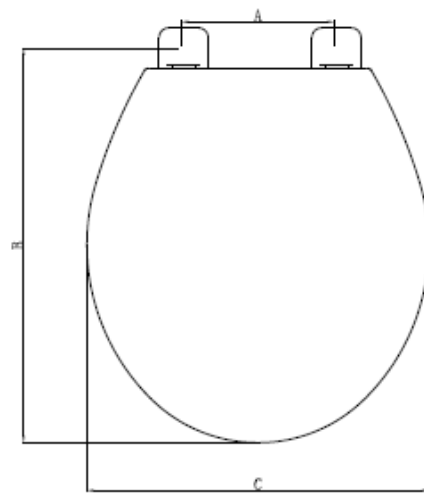

Fastening: Non - Corrosive Plastic Bolts, Wing Nuts and FPVC Shims

**PHOTO:**

**DIMENSION:**

A	B	C	D	E	F	G
5 1/2"	16 1/2"	14	16 1/2"	10 1/4"	8 1/4"	14 1/4"

**DESCRIPTION:** Deluxe Round Toilet Seat w/ Plastic Soft Close Hinges