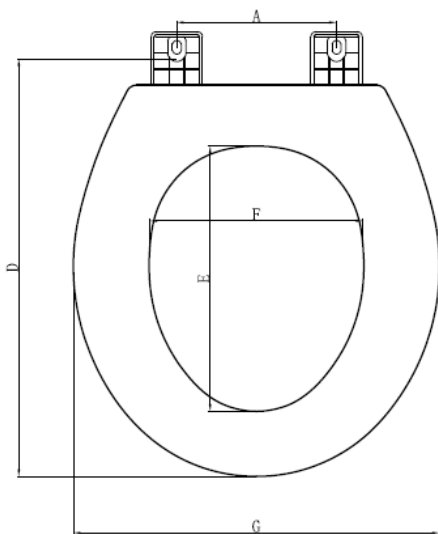

Fastening: Non - Corrosive Plastic Bolts, Wing Nuts and FPVC Shims

**PHOTO:**

**DIMENSION:**

A	B	C	D	E	F	G
5 1/2"	16 1/2"	14	16 1/2"	10 1/4"	8 3/8"	14 1/4"

**DESCRIPTION:** Deluxe Round Toilet Seat w/ Plastic Hinges