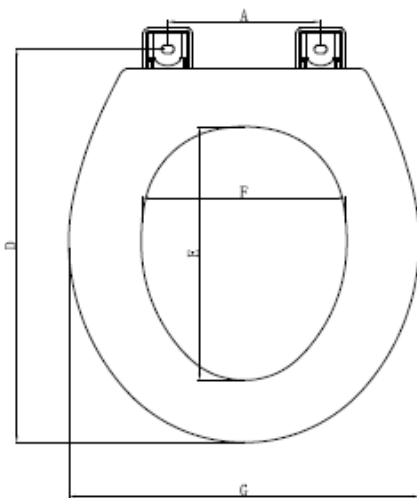

Fastening: Non - Corrosive Plastic Bolts, Wing Nuts and FPVC Shims

**PHOTO:**

**DIMENSION:**

A	B	C	D	E	F	G
5 1/2"	16 1/2"	14	16 1/2"	10 1/4"	8 1/4"	14 1/4"

**DESCRIPTION:** Deluxe Round Toilet Seat w/ Plastic Soft Close Hinges