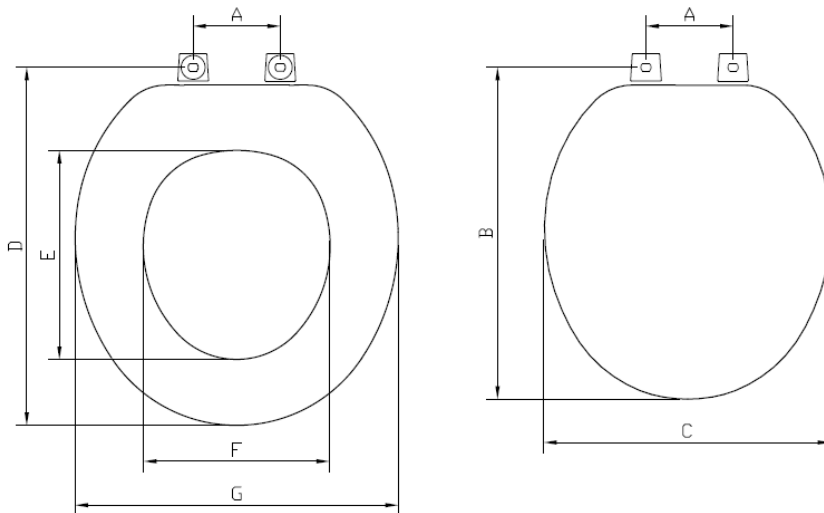

Hinges: Non - Corrosive Plastic Hinges

Fastening: Non - Corrosive Plastic Bolts, Wing Nuts and FPVC Shims

**PHOTO:**

**DIMENSION:**

A	B	C	D	E	F	G
5 1/2"	16 1/8"	13	16 7/8"	9 1/2"	8 1/2"	14 1/2"

**DESCRIPTION:** Deluxe Round Toilet Seat w/ Plastic Hinges