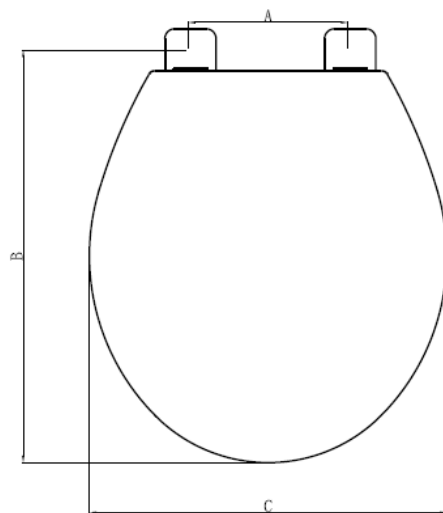

Fastening: Non - Corrosive Plastic Bolts, Wing Nuts and FPVC Shims

**PHOTO:**

**DIMENSION:**

A	B	C	D	E	F	G
5 1/2"	16 1/2"	14	16 1/2"	10 1/4"	8 3/8"	14 1/4"

**DESCRIPTION:** Deluxe Round Toilet Seat w/ Plastic Hinges